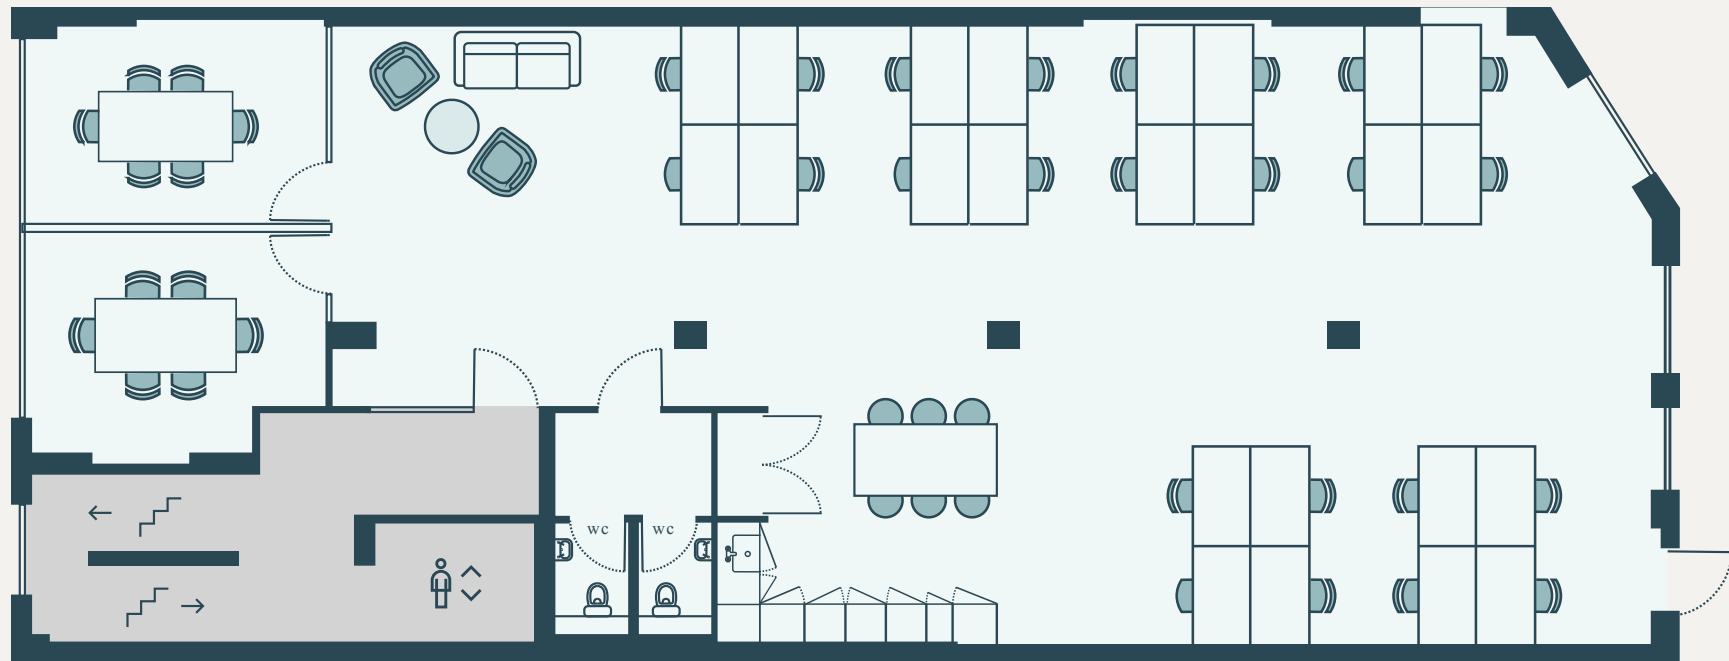

Second Floor 201

Old Street Works

1,820 sq. ft.  
Up to 28 desks  
£20,000pcm

Space Core

- Breakout Areas
- Kitchenette
- 28 Current Desks\*
- x2 Meeting Rooms
- x2 Private Toilets
- Superfast Wifi