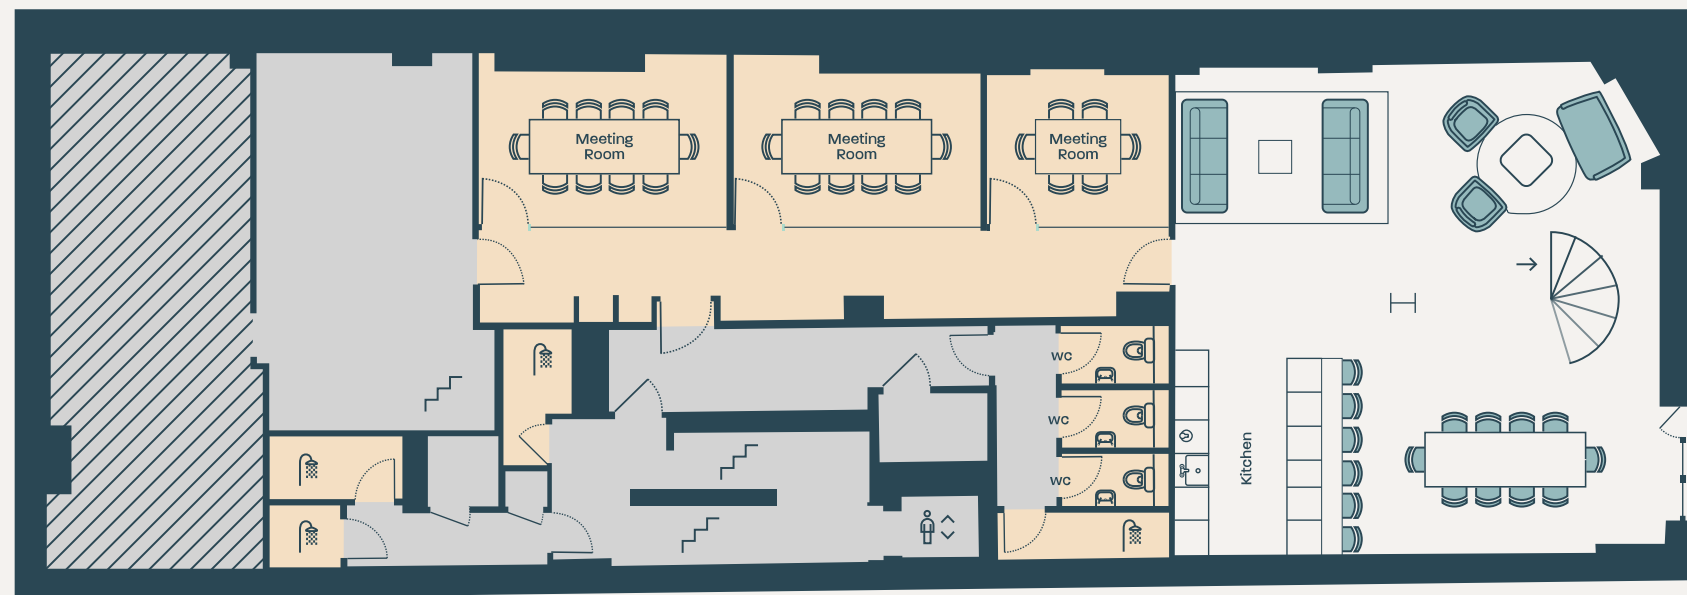

Ground

Lower Ground

Duplex 205

Old Street Works

1,765 sq. ft. Duplex Space
 Up to 16–30 desks
 £15,000pcm

Access to Commons

Breakout Areas

Kitchenette

Sonos Sound System

16 Current Desks*

Private Access

Superfast Wifi